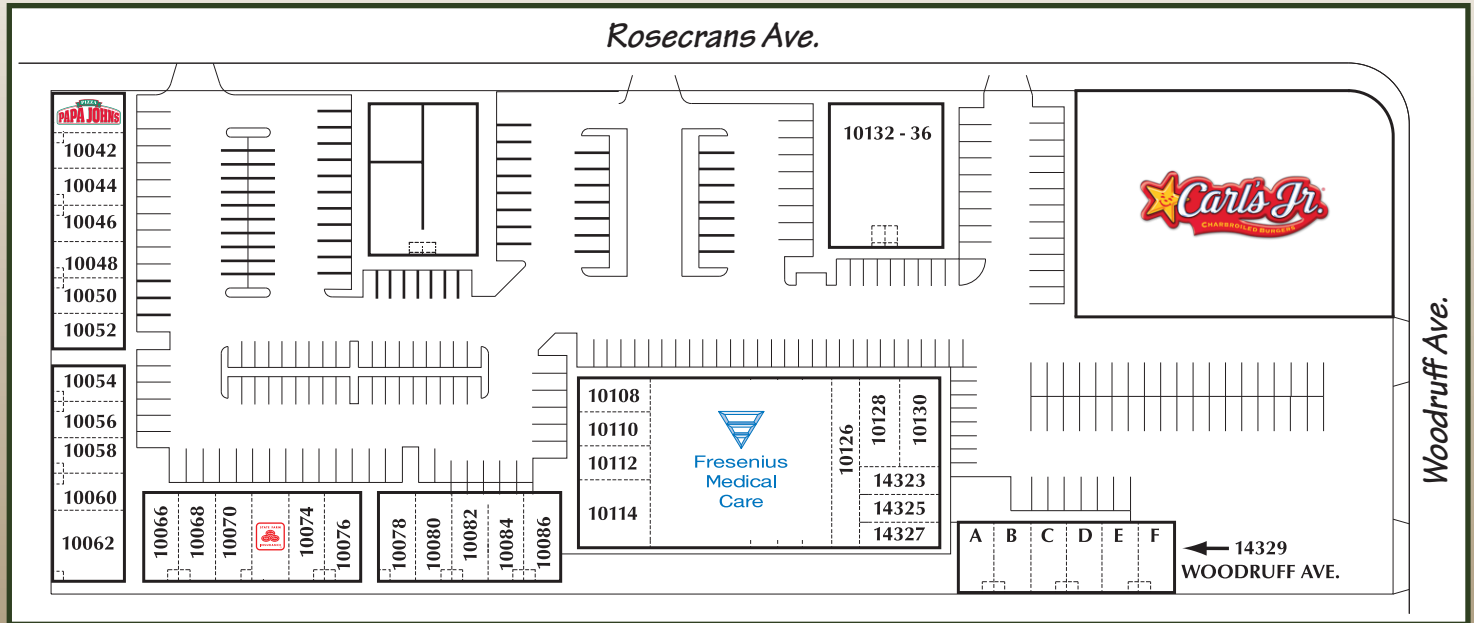

# ROSEWOOD CENTER

10040-148 Rosecrans Avenue  
14323-29 Woodruff Avenue  
Bellflower, CA 90706

Union Development Company  
12750 Center Court Drive, Suite 150  
Cerritos, CA 90703  
[www.UnionDevelopment.com](http://www.UnionDevelopment.com)