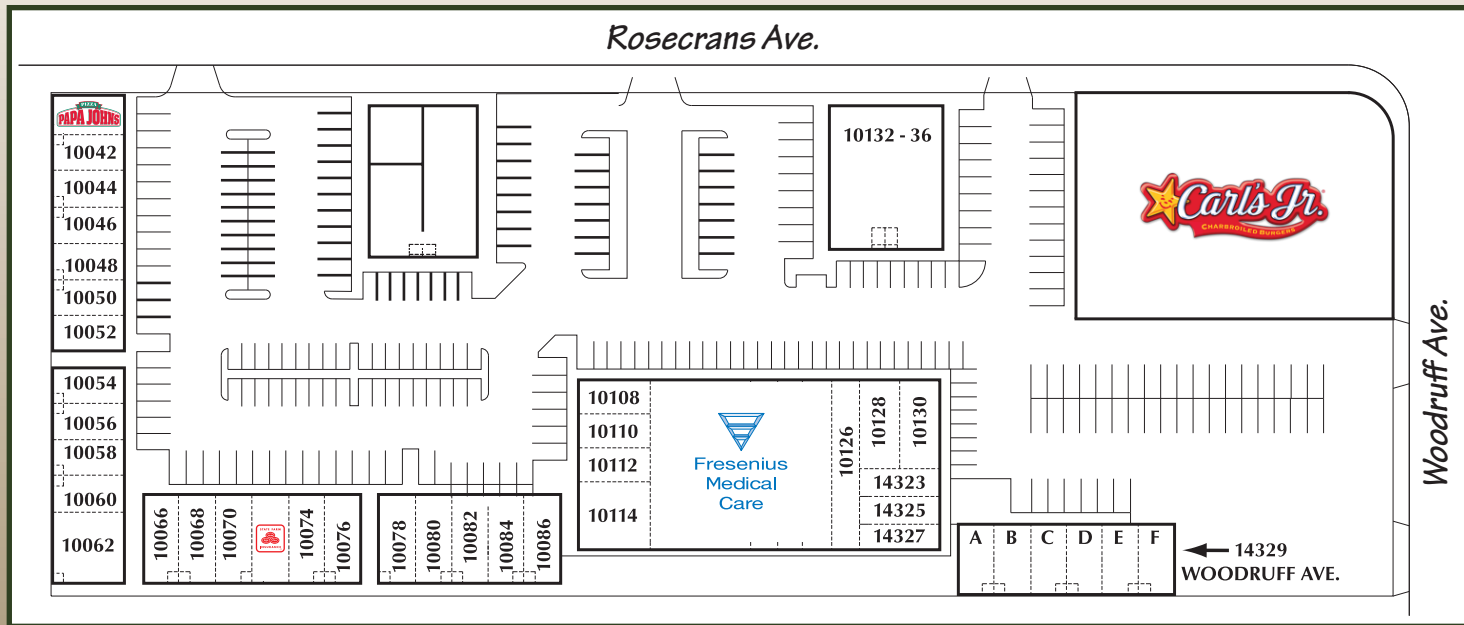

ROSEWOOD CENTER

10040-148 Rosecrans Avenue
14323-29 Woodruff Avenue
Bellflower, CA 90706

Union Development Company
12750 Center Court Drive, Suite 150
Cerritos, CA 90703
www.UnionDevelopment.com

UNION
DEVELOPMENT
COMPANY